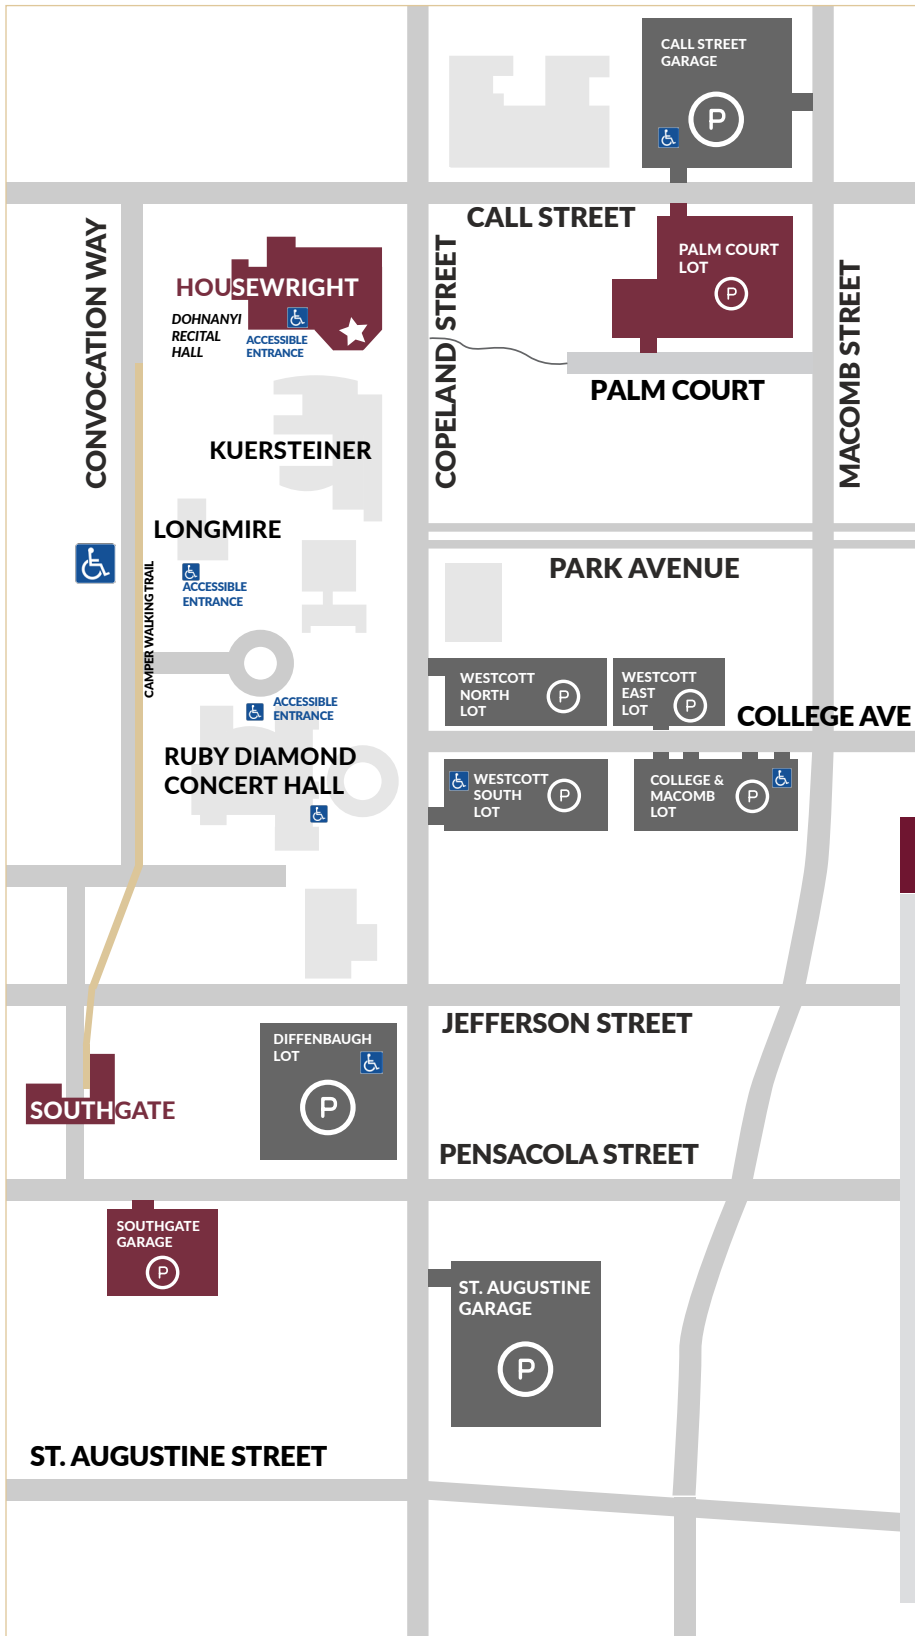

CAMP MAP

LOCATIONS

Activities take place on the campus of Florida State University in Tallahassee, FL. Classes will be held in the Housewright Music Building, Kuersteiner Music Building, Longmire Building, Westcott Building and UKirk Building. Evening activities will take place on campus and off-campus; off-campus recreation activities are optional and transportation is via an accredited bus service.

Locations shown in **GARNET** on this map are check-in locations.

Campers will be supervised on a walking “trail” (shown in **GOLD**) when they travel back and forth between the music buildings and the dorm.